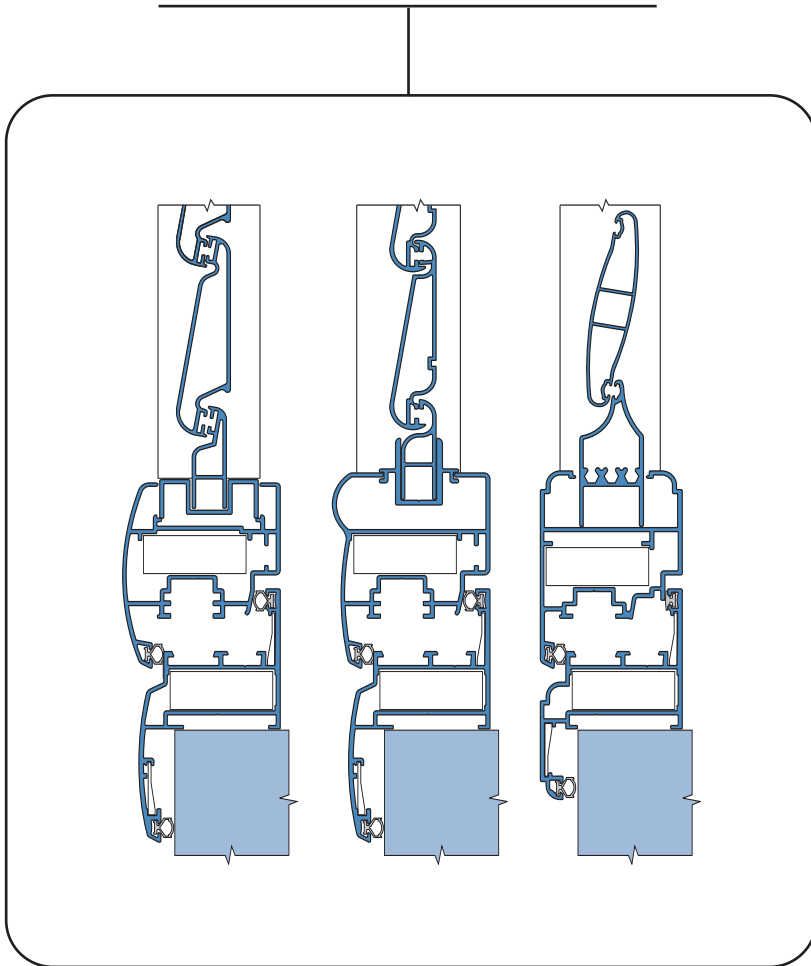

**START** DEFENCE 410 - LINEA STANDARD TELAI0

PERSIANA LUCE MURO

PERSIANA RUSTICA