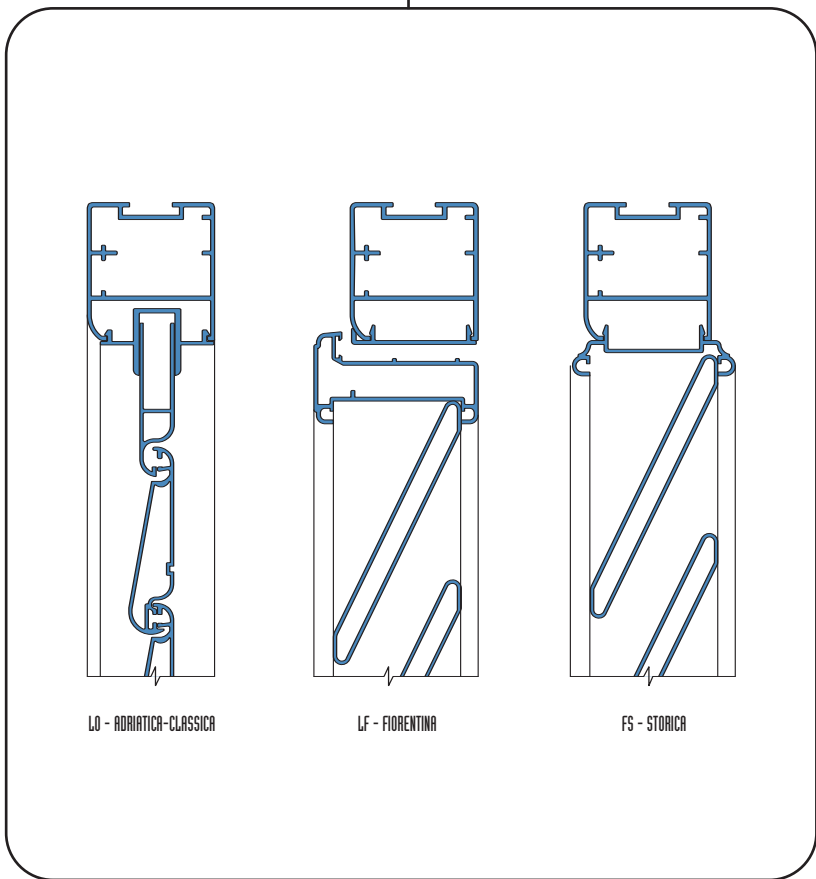

**START** DEFENCE 410 - LINEA STANDARD TELAI0

PERSIANA LUCE MURO

PERSIANA RUSTICA